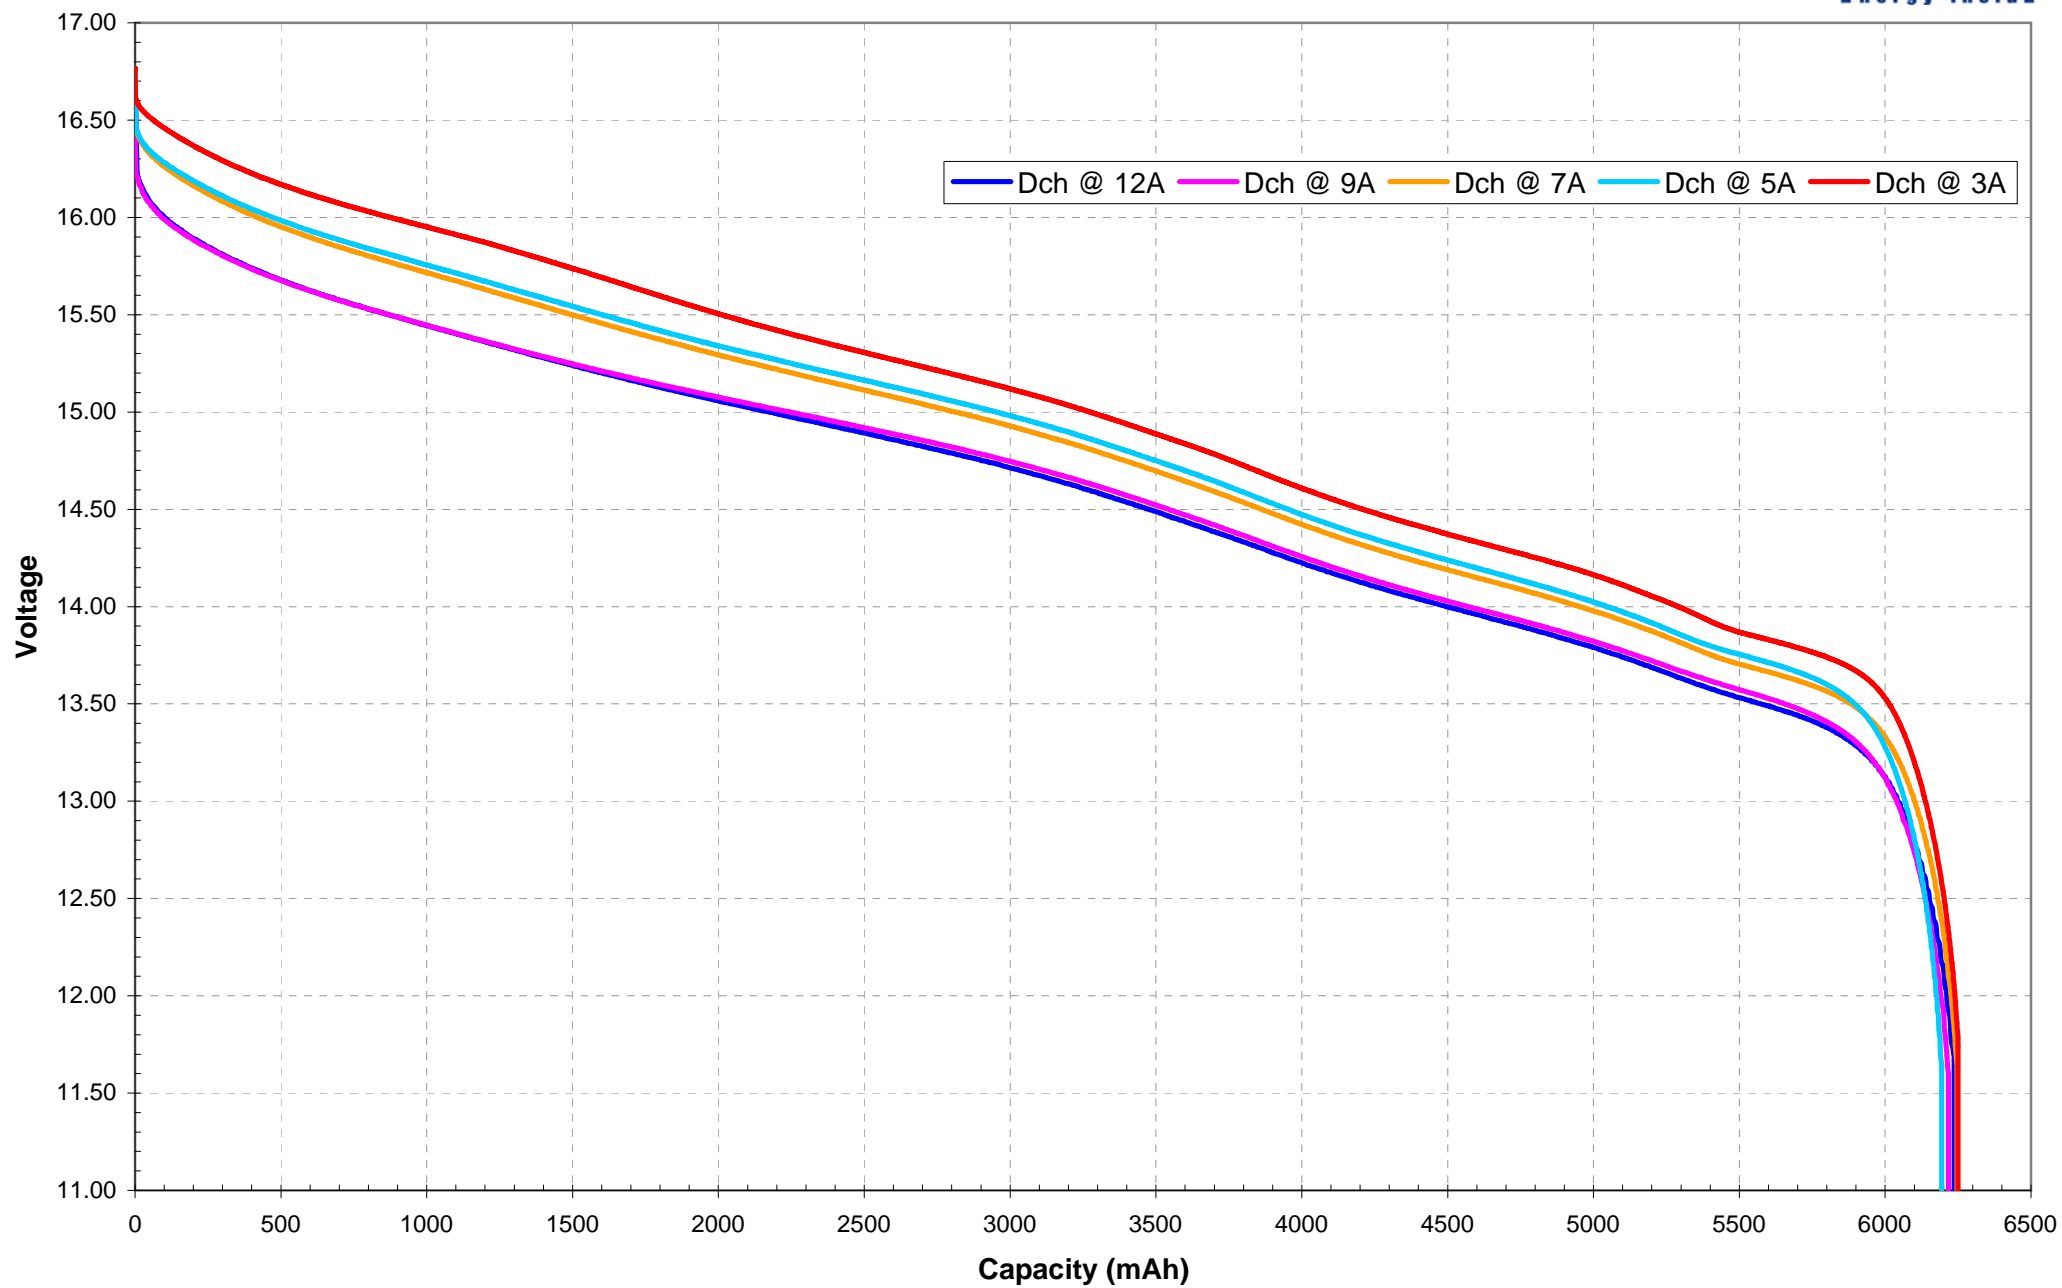

BV100HD Voltage vs. Discharge time at different rates

BV100HD Voltage vs. Capacity (in mAh) at different rates

BV100HD Voltage vs. Capacity (in Wh) at different rates