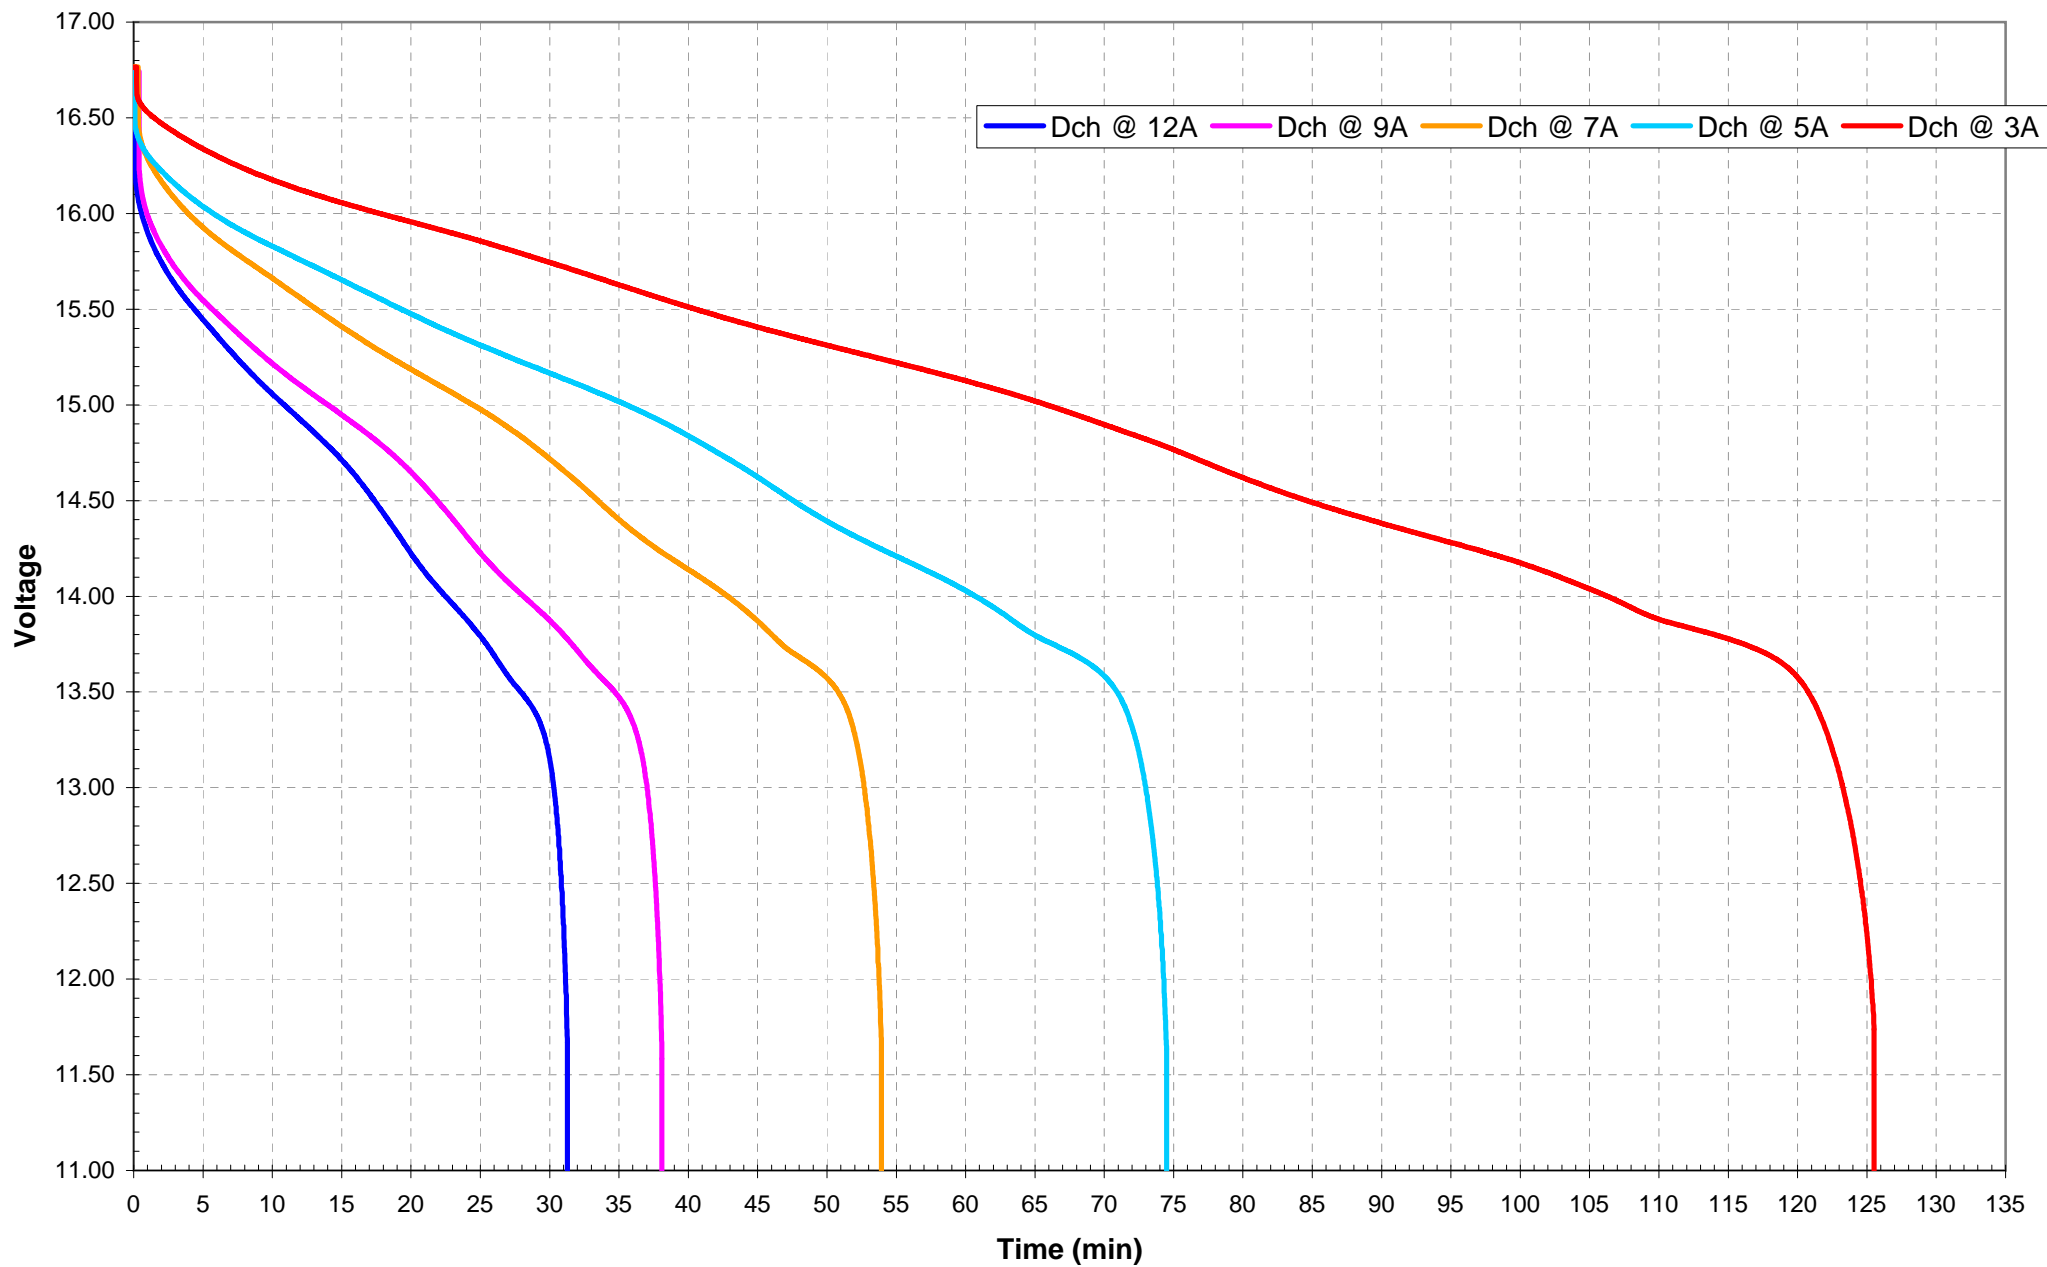

BV100HD Voltage vs. Discharge time at different rates

BV100HD Voltage vs. Capacity (in mAh) at different rates

BV100HD Voltage vs. Capacity (in Wh) at different rates